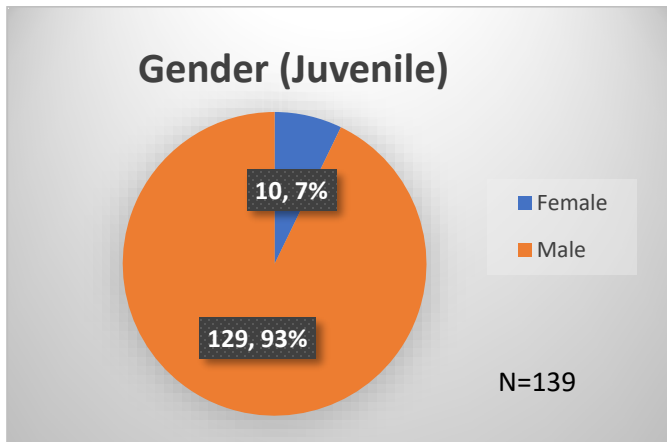

## Daily Data Dashboard – February 2, 2024 Demographics for JTDC Population Friday Morning Midnight Count

Total # of probation Involved youth<sup>1</sup>: 1,351

<sup>1</sup> Probation Active: Any youth who is pending sentencing with an active social history, has been formally placed on probation or supervision with Cook County Juvenile Probation on the date of the report.

\*Age, Gender and Race for Criminal Court population (N=1) is not represented in this report.

**Daily Data Dashboard – February 2, 2024**  
**Demographics for JTDC Population**  
**Friday Morning Midnight Count**