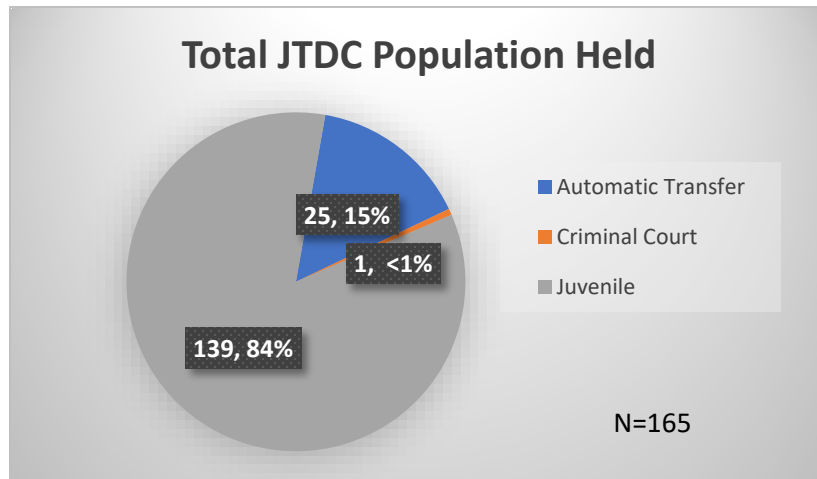

## Daily Data Dashboard – February 2, 2024 Demographics for JTDC Population Friday Morning Midnight Count

Total # of probation Involved youth<sup>1</sup>: 1,351

<sup>1</sup> Probation Active: Any youth who is pending sentencing with an active social history, has been formally placed on probation or supervision with Cook County Juvenile Probation on the date of the report.

\*Age, Gender and Race for Criminal Court population (N=1) is not represented in this report.

**Daily Data Dashboard – February 2, 2024**  
**Demographics for JTDC Population**  
**Friday Morning Midnight Count**