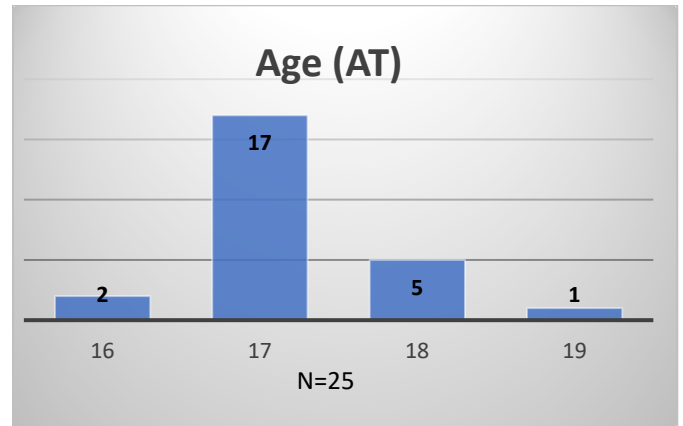

## Daily Data Dashboard – February 2, 2024 Demographics for JTDC Population Friday Morning Midnight Count

Total # of probation Involved youth<sup>1</sup>: 1,351

<sup>1</sup> Probation Active: Any youth who is pending sentencing with an active social history, has been formally placed on probation or supervision with Cook County Juvenile Probation on the date of the report.

\*Age, Gender and Race for Criminal Court population (N=1) is not represented in this report.

**Daily Data Dashboard – February 2, 2024**  
**Demographics for JTDC Population**  
**Friday Morning Midnight Count**