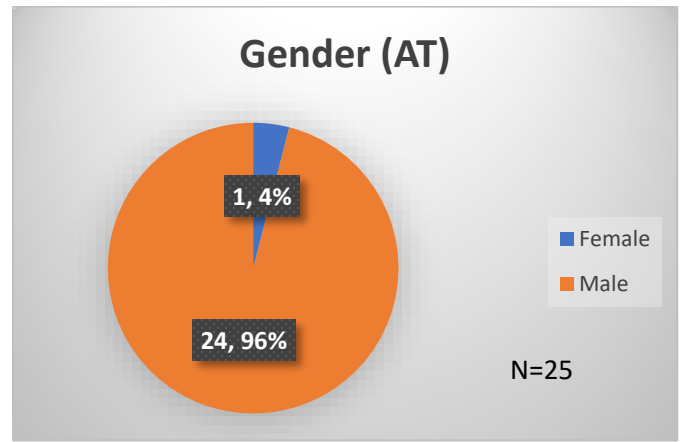

## Daily Data Dashboard – February 2, 2024 Demographics for JTDC Population Friday Morning Midnight Count

Total # of probation Involved youth<sup>1</sup>: 1,351

<sup>1</sup> Probation Active: Any youth who is pending sentencing with an active social history, has been formally placed on probation or supervision with Cook County Juvenile Probation on the date of the report.

\*Age, Gender and Race for Criminal Court population (N=1) is not represented in this report.

**Daily Data Dashboard – February 2, 2024**  
**Demographics for JTDC Population**  
**Friday Morning Midnight Count**