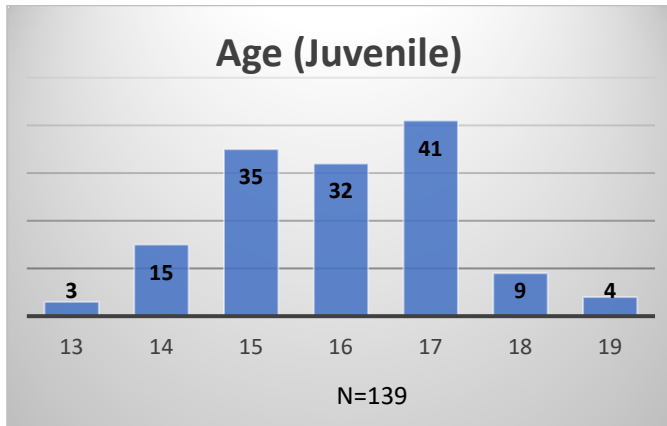

## Daily Data Dashboard – February 2, 2024 Demographics for JTDC Population Friday Morning Midnight Count

Total # of probation Involved youth<sup>1</sup>: 1,351

<sup>1</sup> Probation Active: Any youth who is pending sentencing with an active social history, has been formally placed on probation or supervision with Cook County Juvenile Probation on the date of the report.

\*Age, Gender and Race for Criminal Court population (N=1) is not represented in this report.

**Daily Data Dashboard – February 2, 2024**  
**Demographics for JTDC Population**  
**Friday Morning Midnight Count**